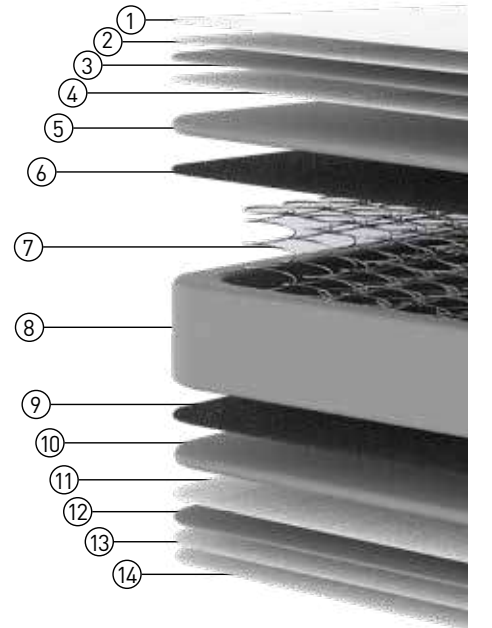

MATTRESS FIRMNESS SCALE

- ① Knitted Fabric
- ② Siliconized Fiber
- ③ 1,5 cm Quilted Panel Foam
- ④ 15 Gr/M2 Nonwoven
- ⑤ Foam Support Layer
- ⑥ 1200 Gr/M2 Sert Keçe
- ⑦ Bonnell Spring
- ⑧ Foam Support Layer
- ⑨ 1200 Gr/M2 Firm Felt
- ⑩ Foam Support Layer
- ⑪ 15 Gr/M2 Nonwoven
- ⑫ 1,5 cm Quilted Panel Foam
- ⑬ Siliconized Fiber
- ⑭ Knitted Fabric