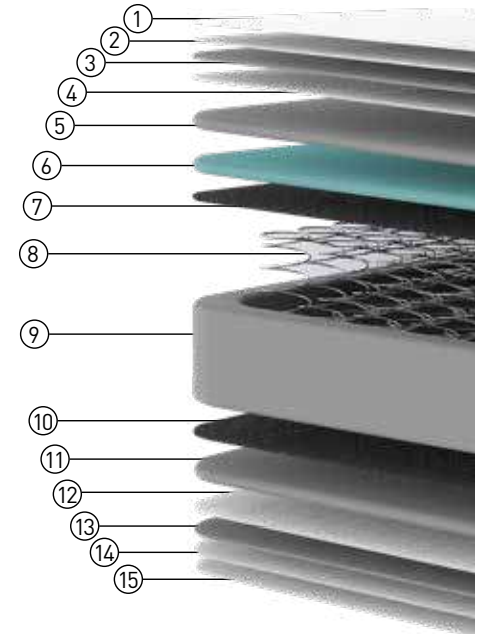

- ① Knitted Fabric
- ② Siliconized Fiber
- ③ 1,5 cm Quilted Panel Foam
- ④ 15 Gr/M2 Nonwoven
- ⑤ Foam Support Layer
- ⑥ Soft Foam
- ⑦ 1200 Gr/ M2 Sert Keçe
- ⑧ Bonnell Spring
- ⑨ Foam Support Layer
- ⑩ 1200 Gr/M2 Firm Felt
- ⑪ Foam Support Layer
- ⑫ 15 Gr/M2 Nonwoven
- ⑬ 1,5 cm Quilted Panel Foam
- ⑭ Siliconized Fiber
- ⑮ Knitted Fabric