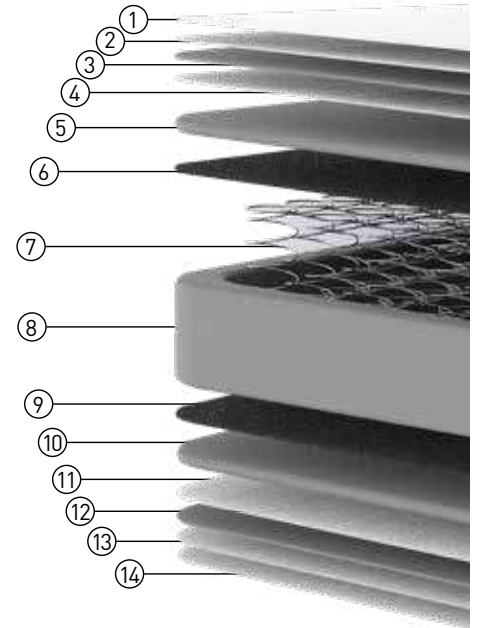

EXTRA AIR CIRCULATION

PILLOW TOP

BONNELL SPRING

SINGLE SIDED

HIGH DENSITY

CNC FOAM

KNITTED FABRIC

- ① Knitted Fabric
- ② Siliconized Fiber
- ③ 1,5 cm Quilted Panel Foam
- ④ 15 Gr/M2 Nonwoven
- ⑤ Foam Support Layer
- ⑥ 1200 Gr/ M2 Sert Keçe
- ⑦ Bonnell Spring
- ⑧ Foam Support Layer
- ⑨ 1200 Gr/M2 Firm Felt
- ⑩ Foam Support Layer
- ⑪ 15 Gr/M2 Nonwoven
- ⑫ 1,5 cm Quilted Panel Foam
- ⑬ Siliconized Fiber
- ⑭ Knitted Fabric

Bed Set
ROMA

Fabric Code: VENUS SOFT BROWN

ROMA Bed

VISCO FOAM

Pocket Spring count mattress core with a visco visco pressure relieving comfort layer for an excellent sleep experience.

- ① Knitted Fabric
- ② Siliconized Fiber
- ③ 1,5 cm Quilted Panel Foam
- ④ 12 Gr/M2 Nonwoven
- ⑤ Visko Sünger
- ⑥ Soft Foam
- ⑦ Thermobond Felt
- ⑧ Pocket Spring
- ⑨ Foam Support Layer
- ⑩ 1200 Gr/M2 Firm Felt
- ⑪ Foam Support Layer
- ⑫ 12 Gr/M2 Nonwoven
- ⑬ 1,5 cm Quilted Panel Foam
- ⑭ Siliconized Fiber
- ⑮ Knitted Fabric