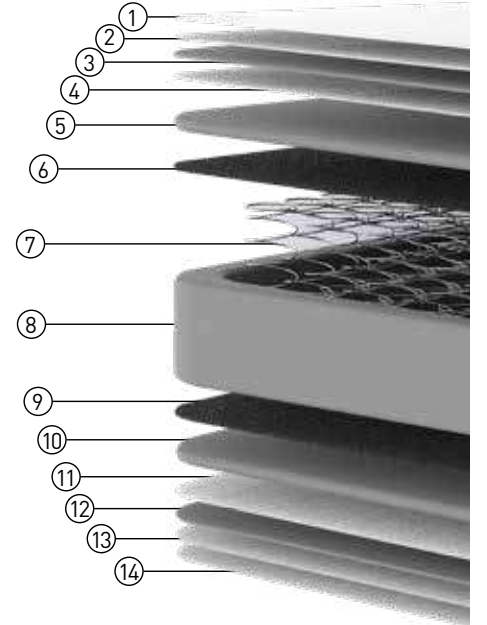

- ① Knitted Fabric
- ② Siliconized Fiber
- ③ 1,5 cm Quilted Panel Foam
- ④ 15 Gr/M2 Nonwoven
- ⑤ Foam Support Layer
- ⑥ 1200 Gr/ M2 Sert Keçe
- ⑦ BONNELL Spring
- ⑧ Foam Support Layer
- ⑨ 1200 Gr/M2 Firm Felt
- ⑩ Foam Support Layer
- ⑪ 15 Gr/M2 Nonwoven
- ⑫ 1,5 cm Quilted Panel Foam
- ⑬ Siliconized Fiber
- ⑭ Knitted Fabric