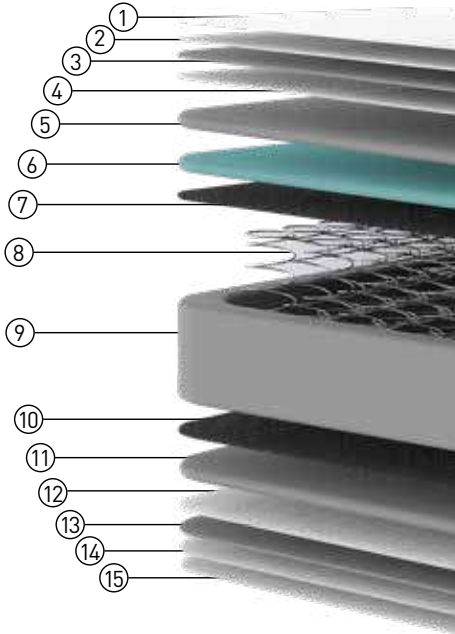

- ① Knitted Fabric
- ② Siliconized Fiber
- ③ 1,5 cm Quilted Panel Foam
- ④ 15 Gr/M2 Nonwoven
- ⑤ Foam Support Layer
- ⑥ Soft Foam
- ⑦ 1200 Gr/ M2 Sert Keçe
- ⑧ Bonnell Spring
- ⑨ Foam Support Layer
- ⑩ 1200 Gr/M2 Firm Felt
- ⑪ Foam Support Layer
- ⑫ 15 Gr/M2 Nonwoven
- ⑬ 1,5 cm Quilted Panel Foam
- ⑭ Siliconized Fiber
- ⑮ Knitted Fabric