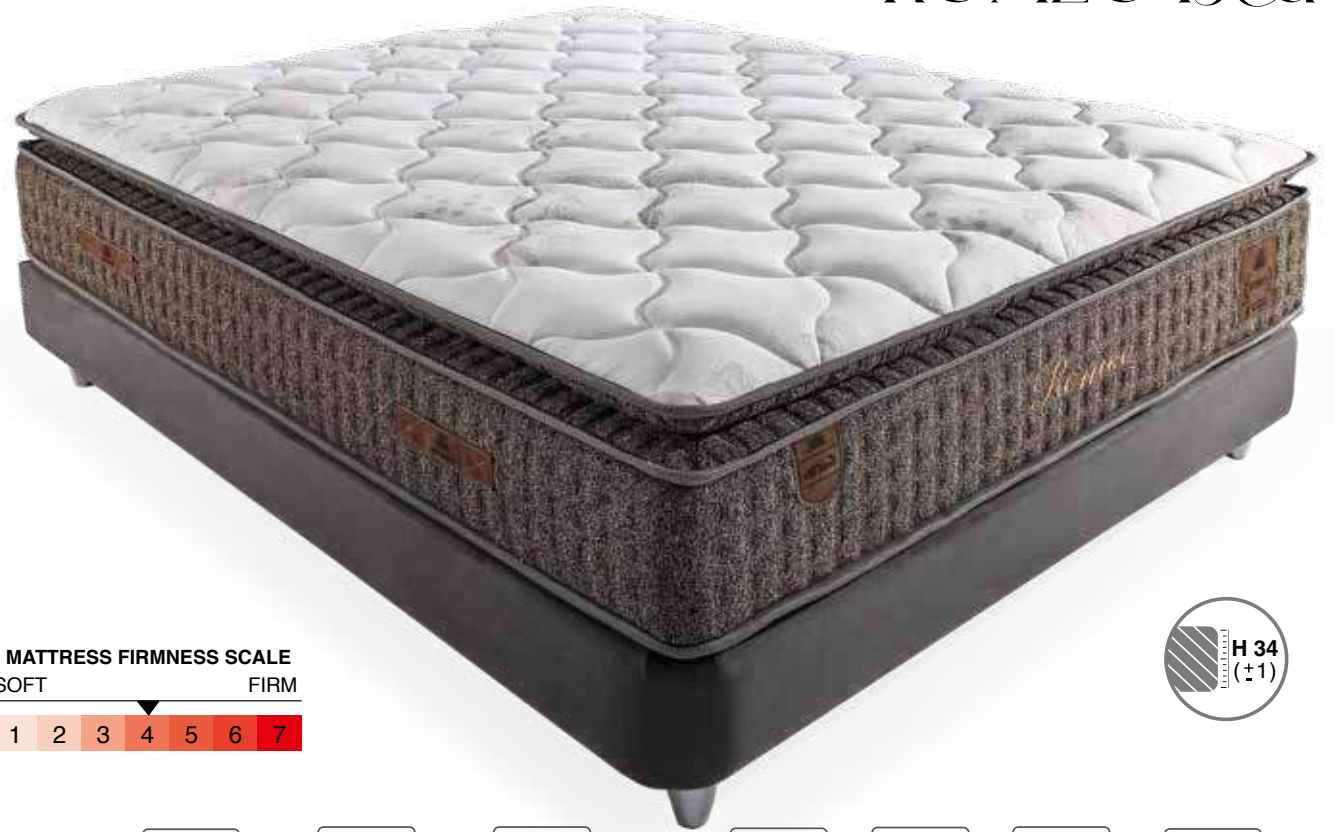

Fabric Code: PERU 520 GREY

ROMEO Bed

Experience a luxury mattress. individual Pocket Spring support and cradle your body for a supportive, refreshing night of sleep

- ① Knitted Fabric
- ② Siliconized Fiber
- ③ 1,5 cm Quilted Panel Foam
- ④ 12 Gr/M2 Nonwoven
- ⑤ Soft Foam
- ⑥ Soft Foam
- ⑦ Thermobond Felt
- ⑧ Pocket Spring
- ⑨ Foam Support Layer
- ⑩ 1200 Gr/M2 Firm Felt
- ⑪ Foam Support Layer
- ⑫ 12 Gr/M2 Nonwoven
- ⑬ 1,5 cm Quilted Panel Foam
- ⑭ Siliconized Fiber
- ⑮ Knitted Fabric

ROMEO Bed

Experience a luxury mattress. individual Pocket Spring support and cradle your body for a supportive, refreshing night of sleep

- ① Knitted Fabric
- ② Siliconized Fiber
- ③ 1,5 cm Quilted Panel Foam
- ④ 12 Gr/M2 Nonwoven
- ⑤ Soft Foam
- ⑥ Soft Foam
- ⑦ Thermobond Felt
- ⑧ Pocket Spring
- ⑨ Foam Support Layer
- ⑩ 1200 Gr/M2 Firm Felt
- ⑪ Foam Support Layer
- ⑫ 12 Gr/M2 Nonwoven
- ⑬ 1,5 cm Quilted Panel Foam
- ⑭ Siliconized Fiber
- ⑮ Knitted Fabric

The Headboard Consists Of 2 Parts

Superb value memory foam and Pocket Spring mattress. Contouring support for a medium feel, responsive mattress. Knitted soft touch cover for extra luxury.

DIAMOND Bed

- ① Knitted Fabric
- ② Siliconized Fiber
- ③ 1,5 cm Quilted Panel Foam
- ④ 12 Gr/M2 Nonwoven
- ⑤ Soft Foam
- ⑥ Soft Foam
- ⑦ Thermobond Felt
- ⑧ Pocket Spring
- ⑨ Foam Support Layer
- ⑩ 1200 Gr/M2 Firm Felt
- ⑪ Foam Support Layer
- ⑫ 12 Gr/M2 Nonwoven
- ⑬ 1,5 cm Quilted Panel Foam
- ⑭ Siliconized Fiber
- ⑮ Knitted Fabric