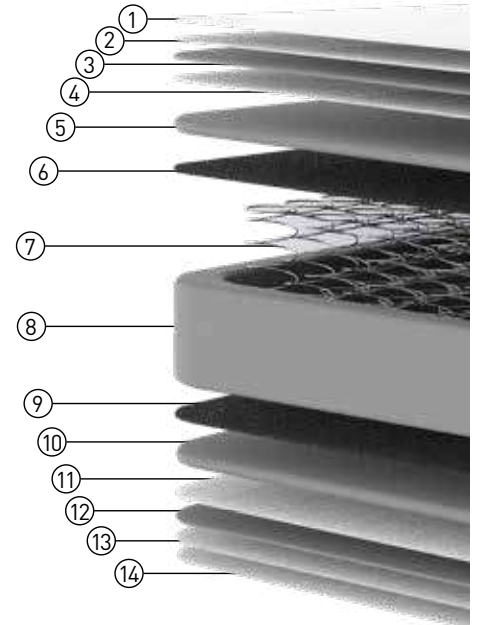

- ① Knitted Fabric
- ② Siliconized Fiber
- ③ 1,5 cm Quilted Panel Foam
- ④ 15 Gr/M2 Nonwoven
- ⑤ Foam Support Layer
- ⑥ 1200 Gr/ M2 Sert Keçe
- ⑦ Bonnell Spring
- ⑧ Foam Support Layer
- ⑨ 1200 Gr/M2 Firm Felt
- ⑩ Foam Support Layer
- ⑪ 15 Gr/M2 Nonwoven
- ⑫ 1,5 cm Quilted Panel Foam
- ⑬ Siliconized Fiber
- ⑭ Knitted Fabric