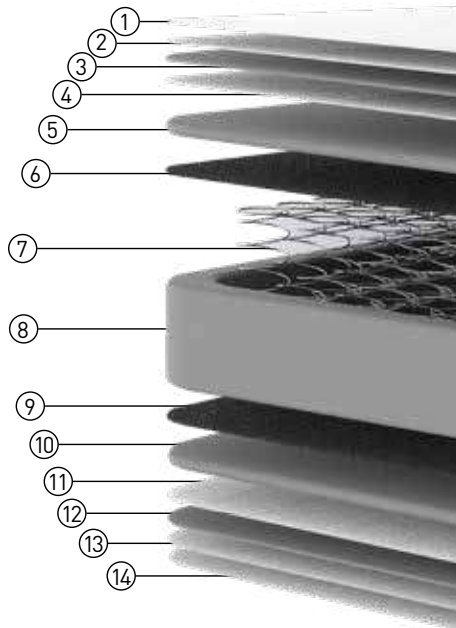

- ① Knitted Fabric
- ② Siliconized Fiber
- ③ 1,5 cm Quilted Panel Foam
- ④ 15 Gr/M2 Nonwoven
- ⑤ Foam Support Layer
- ⑥ 1200 Gr/ M2 Sert Keçe
- ⑦ Bonnell Spring
- ⑧ Foam Support Layer
- ⑨ 1200 Gr/M2 Firm Felt
- ⑩ Foam Support Layer
- ⑪ 15 Gr/M2 Nonwoven
- ⑫ 1,5 cm Quilted Panel Foam
- ⑬ Siliconized Fiber
- ⑭ Knitted Fabric