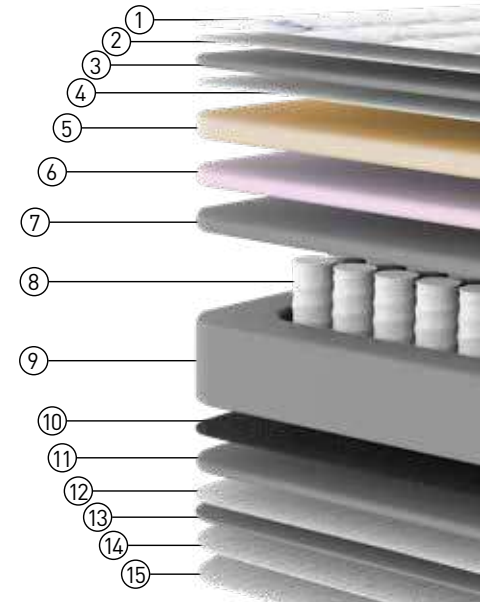

Bed Set
ROMA

Fabric Code: VENUS SOFT BROWN

ROMA Bed

VISCO FOAM

Pocket Spring count mattress core with a visco visco pressure relieving comfort layer for an excellent sleep experience.

- ① Knitted Fabric
- ② Siliconized Fiber
- ③ 1,5 cm Quilted Panel Foam
- ④ 12 Gr/M2 Nonwoven
- ⑤ Visko Sünger
- ⑥ Soft Foam
- ⑦ Thermobond Felt
- ⑧ Pocket Spring
- ⑨ Foam Support Layer
- ⑩ 1200 Gr/M2 Firm Felt
- ⑪ Foam Support Layer
- ⑫ 12 Gr/M2 Nonwoven
- ⑬ 1,5 cm Quilted Panel Foam
- ⑭ Siliconized Fiber
- ⑮ Knitted Fabric

Bed Set
ROMA

Fabric Code: LEON NAVY BLUE

ROMA Bed

VISCO FOAM

Pocket Spring count mattress core with a visco visco pressure relieving comfort layer for an excellent sleep experience.

KNITTED FABRIC

CNC FOAM

HIGH DENSITY