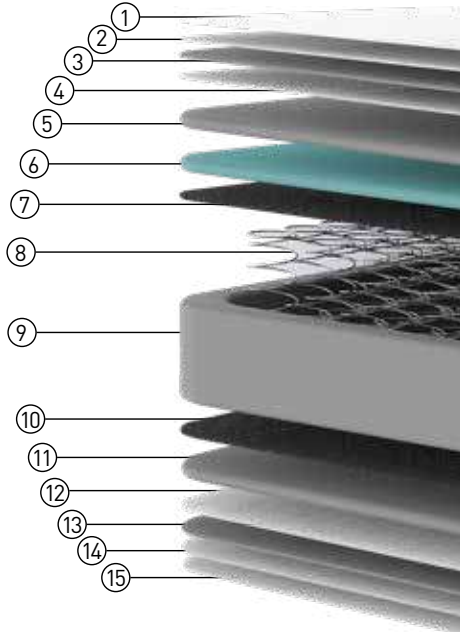

Found on only the most luxurious of mattresses, the pillow top of the Lionel Mattress is plumped with soft plush comfort and high density support layers. Like a stitched on mattress topper, this layer provides unparalleled cushioning, while double depth foam keeps you comfortable.

- ① Knitted Fabric
- ② Siliconized Fiber
- ③ 1,5 cm Quilted Panel Foam
- ④ 15 Gr/M2 Nonwoven
- ⑤ Foam Support Layer
- ⑥ Soft Foam
- ⑦ 1200 Gr/ M2 Sert Keçe
- ⑧ Bonnell Spring
- ⑨ Foam Support Layer
- ⑩ 1200 Gr/M2 Firm Felt
- ⑪ Foam Support Layer
- ⑫ 15 Gr/M2 Nonwoven
- ⑬ 1,5 cm Quilted Panel Foam
- ⑭ Siliconized Fiber
- ⑮ Knitted Fabric