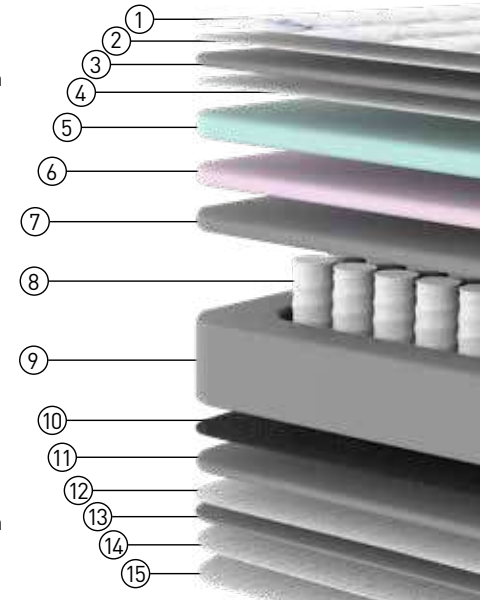

Superb value memory foam and Pocket Spring mattress. Contouring support for a medium feel, responsive mattress. Knitted soft touch cover for extra luxury.

- ① Knitted Fabric
- ② Siliconized Fiber
- ③ 1,5 cm Quilted Panel Foam
- ④ 12 Gr/M2 Nonwoven
- ⑤ Soft Foam
- ⑥ Soft Foam
- ⑦ Thermobond Felt
- ⑧ Pocket Spring
- ⑨ Foam Support Layer
- ⑩ 1200 Gr/M2 Firm Felt
- ⑪ Foam Support Layer
- ⑫ 12 Gr/M2 Nonwoven
- ⑬ 1,5 cm Quilted Panel Foam
- ⑭ Siliconized Fiber
- ⑮ Knitted Fabric

The Headboard Consists Of 2 Parts