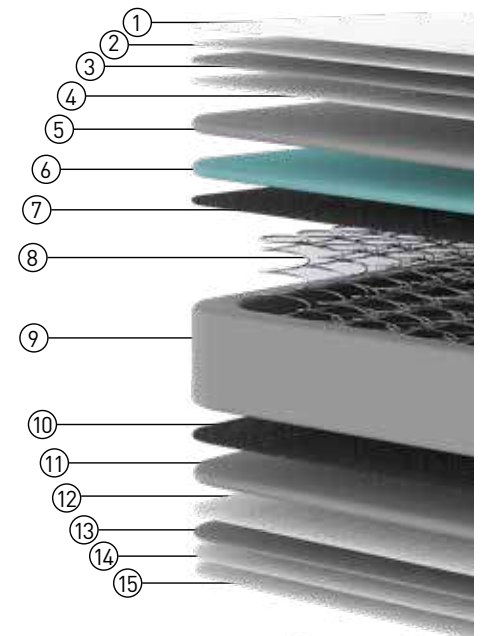

LIONEL Bed

Found on only the most luxurious of mattresses, the pillow top of the Lionel Mattress is plumped with soft plush comfort and high density support layers. Like a stitched on mattress topper, this layer provides unparalleled cushioning, while double depth foam keeps you comfortable.