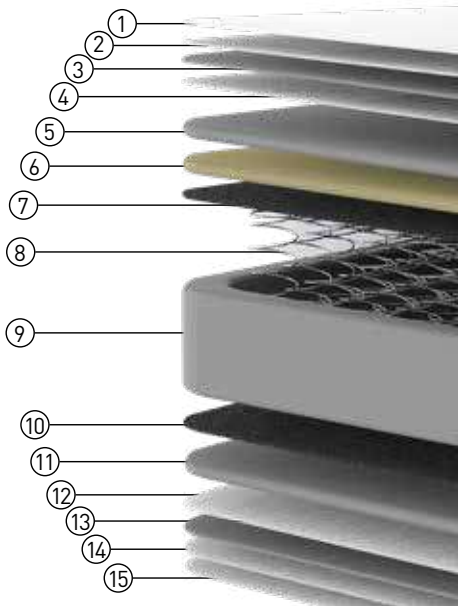

- ① Knitted Fabric
- ② Siliconized Fiber
- ③ 1,5 cm Quilted Panel Foam
- ④ 12 Gr/M2 Nonwoven
- ⑤ Soft Foam
- ⑥ Visko Elastik Sünger
- ⑦ Thermobond Felt
- ⑧ Bonnell Spring
- ⑨ Foam Support Layer
- ⑩ 1200 Gr/M2 Firm Felt
- ⑪ Foam Support Layer
- ⑫ 12 Gr/M2 Nonwoven
- ⑬ 1,5 cm Quilted Panel Foam
- ⑭ Siliconized Fiber
- ⑮ Knitted Fabric

EXTRA AIR CIRCULATION

NATURAL MATERIAL

BONNELL SPRING DOUBLE SIDED

HIGH DENSITY

VISCO TECHNOLOGY

KNITTED FABRIC