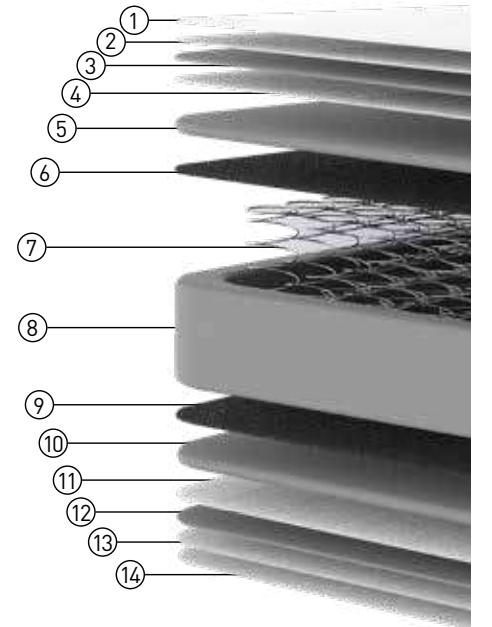

- ① Knitted Fabric
- ② Siliconized Fiber
- ③ 1,5 cm Quilted Panel Foam
- ④ 15 Gr/M2 Nonwoven
- ⑤ Foam Support Layer
- ⑥ 1200 Gr/ M2 Sert Keçe
- ⑦ Bonnell Spring
- ⑧ Foam Support Layer
- ⑨ 1200 Gr/M2 Firm Felt
- ⑩ Foam Support Layer
- ⑪ 15 Gr/M2 Nonwoven
- ⑫ 1,5 cm Quilted Panel Foam
- ⑬ Siliconized Fiber
- ⑭ Knitted Fabric