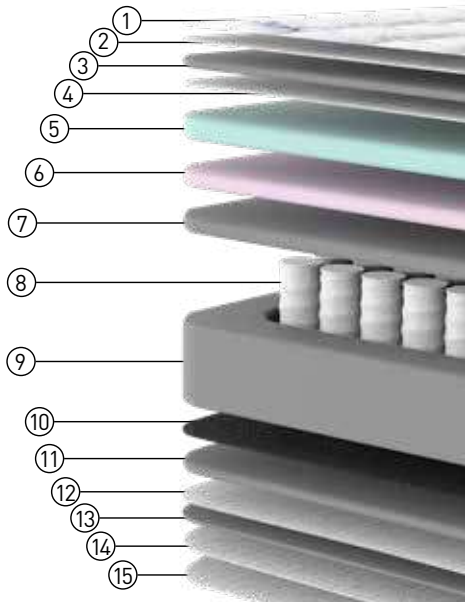

Larissa Mattress offers a medium feel, ideal for all kinds of sleepers. Reactive Pocket Spring ensure you receive maximum support no matter how you turn in the night.

Pocket Spring housed in their own individual fabric pockets are able to move independently to provide tailored support directly to your pressure points. This means that as you move, the innovative springs adapt to ensure support is provided exactly where you need it. Helping to align your spine and control your posture, this spring system encourages the prevention of aches and pains for a more rejuvenating night's sleep.

- ① Knitted Fabric
- ② Siliconized Fiber
- ③ 1,5 cm Quilted Panel Foam
- ④ 12 Gr/M2 Nonwoven
- ⑤ Soft Foam
- ⑥ Soft Foam
- ⑦ Thermobond Felt
- ⑧ Pocket Spring
- ⑨ Foam Support Layer
- ⑩ 1200 Gr/M2 Firm Felt
- ⑪ Foam Support Layer
- ⑫ 12 Gr/M2 Nonwoven
- ⑬ 1,5 cm Quilted Panel Foam
- ⑭ Siliconized Fiber
- ⑮ Knitted Fabric