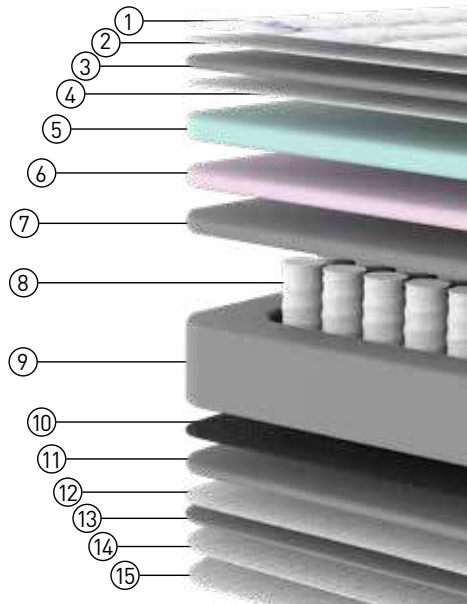

- ① Knitted Fabric
- ② Siliconized Fiber
- ③ 1,5 cm Quilted Panel Foam
- ④ 12 Gr/M2 Nonwoven
- ⑤ Soft Foam
- ⑥ Soft Foam
- ⑦ Thermobond Felt
- ⑧ Pocket Spring
- ⑨ Foam Support Layer
- ⑩ 1200 Gr/M2 Firm Felt
- ⑪ Foam Support Layer
- ⑫ 12 Gr/M2 Nonwoven
- ⑬ 1,5 cm Quilted Panel Foam
- ⑭ Siliconized Fiber
- ⑮ Knitted Fabric