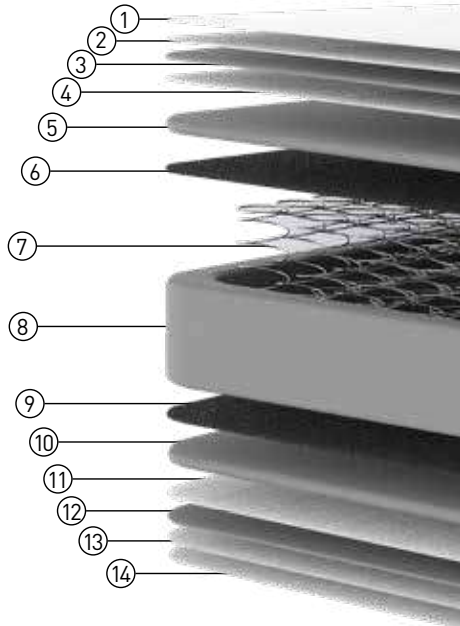

Featuring a unique combination of bonnell springs, this mattress adjusts to your movements throughout the night, resulting in tailored support that's personal to your body shape and giving you extra support to your shoulders

- ① Knitted Fabric
- ② Siliconized Fiber
- ③ 1,5 cm Quilted Panel Foam
- ④ 15 Gr/M2 Nonwoven
- ⑤ Foam Support Layer
- ⑥ 1200 Gr/ M2 Sert Keçe
- ⑦ Bonnell Spring
- ⑧ Foam Support Layer
- ⑨ 1200 Gr/M2 Firm Felt
- ⑩ Foam Support Layer
- ⑪ 15 Gr/M2 Nonwoven
- ⑫ 1,5 cm Quilted Panel Foam
- ⑬ Siliconized Fiber
- ⑭ Knitted Fabric