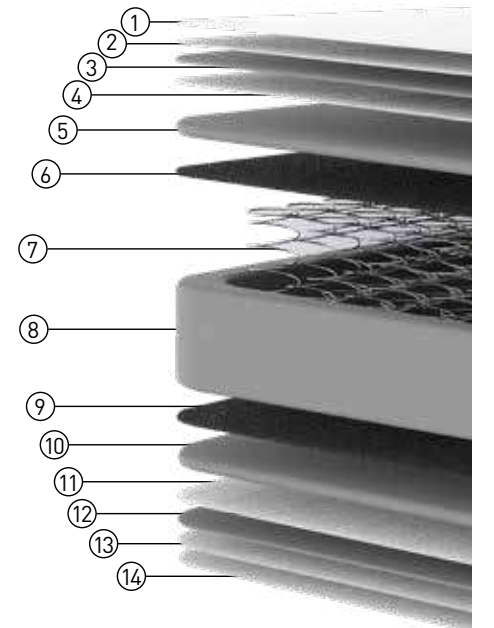

Anti stress mattress is designed to provide you with the support levels you need for a high quality sleep. A quilted Knitted fabric and border provide a touch of luxury to mattress.

- ① Knitted Fabric
- ② Siliconized Fiber
- ③ 1,5 cm Quilted Panel Foam
- ④ 15 Gr/M2 Nonwoven
- ⑤ Foam Support Layer
- ⑥ 1200 Gr/ M2 Sert Keçe
- ⑦ Bonnell Spring
- ⑧ Foam Support Layer
- ⑨ 1200 Gr/M2 Firm Felt
- ⑩ Foam Support Layer
- ⑪ 15 Gr/M2 Nonwoven
- ⑫ 1,5 cm Quilted Panel Foam
- ⑬ Siliconized Fiber
- ⑭ Knitted Fabric