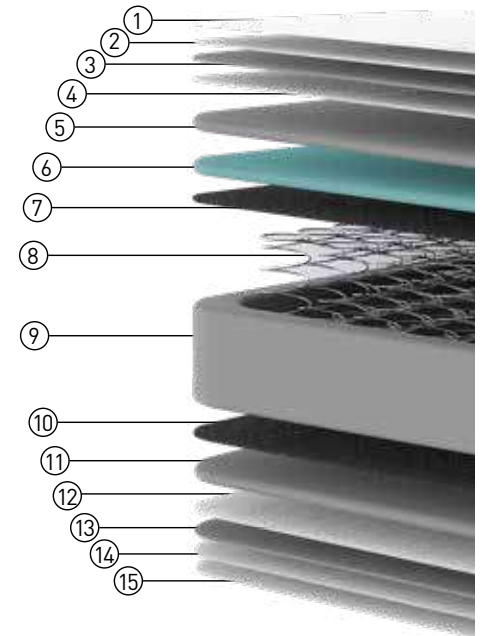

The Milano mattress has been manufactured with comfort Ideal for back or side sleepers by adding the perfect finishing touch to this already exquisite mattress is a luxurious pillow top to provide that bonus level of comfort.

- ① Knitted Fabric
- ② Siliconized Fiber
- ③ 1,5 cm Quilted Panel Foam
- ④ 15 Gr/M2 Nonwoven
- ⑤ Foam Support Layer
- ⑥ Soft Foam
- ⑦ 1200 Gr/ M2 Sert Keçe
- ⑧ Bonnell Spring
- ⑨ Foam Support Layer
- ⑩ 1200 Gr/M2 Firm Felt
- ⑪ Foam Support Layer
- ⑫ 15 Gr/M2 Nonwoven
- ⑬ 1,5 cm Quilted Panel Foam
- ⑭ Siliconized Fiber
- ⑮ Knitted Fabric