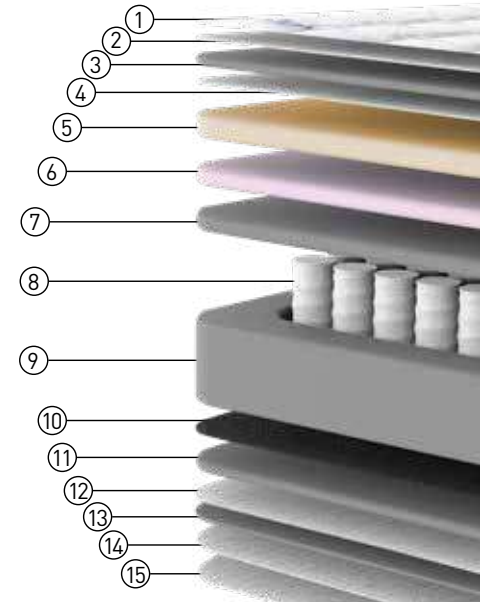

Bed Set
ROMA

Fabric Code: VENUS SOFT BROWN

ROMA Bed

VISCO FOAM

Pocket Spring count mattress core with a visco visco pressure relieving comfort layer for an excellent sleep experience.

- ① Knitted Fabric
- ② Siliconized Fiber
- ③ 1,5 cm Quilted Panel Foam
- ④ 12 Gr/M2 Nonwoven
- ⑤ Visko Sünger
- ⑥ Soft Foam
- ⑦ Thermobond Felt
- ⑧ Pocket Spring
- ⑨ Foam Support Layer
- ⑩ 1200 Gr/M2 Firm Felt
- ⑪ Foam Support Layer
- ⑫ 12 Gr/M2 Nonwoven
- ⑬ 1,5 cm Quilted Panel Foam
- ⑭ Siliconized Fiber
- ⑮ Knitted Fabric

Bed Set
ROMA

Fabric Code: LEON NAVY BLUE

ROMA Bed

VISCO FOAM

Pocket Spring count mattress core with a visco visco pressure relieving comfort layer for an excellent sleep experience.

KNITTED FABRIC

CNC FOAM

HIGH DENSITY

DOUBLE SIDED

POCKET SPRING

EXTRA AIR CIRCULATION

- ① Knitted Fabric
- ② Siliconized Fiber
- ③ 1,5 cm Quilted Panel Foam
- ④ 12 Gr/M2 Nonwoven
- ⑤ Visko Sünger
- ⑥ Soft Foam
- ⑦ Thermobond Felt
- ⑧ Pocket Spring
- ⑨ Foam Support Layer
- ⑩ 1200 Gr/M2 Firm Felt
- ⑪ Foam Support Layer
- ⑫ 12 Gr/M2 Nonwoven
- ⑬ 1,5 cm Quilted Panel Foam
- ⑭ Siliconized Fiber
- ⑮ Knitted Fabric

Bed Set
SILVA

Fabric Code: LONDON 340

SILVA Bed

Silva bed pillow-top mattress
Combines support foam layer with bonnell spring to provide comfort and resilience while sleeping.

- ① Knitted Fabric
- ② Siliconized Fiber
- ③ 1,5 cm Quilted Panel Foam
- ④ 15 Gr/M2 Nonwoven
- ⑤ Foam Support Layer
- ⑥ 1200 Gr/M2 Sert Keçe
- ⑦ BONNELL Spring
- ⑧ Foam Support Layer
- ⑨ 1200 Gr/M2 Firm Felt
- ⑩ Foam Support Layer
- ⑪ 15 Gr/M2 Nonwoven
- ⑫ 1,5 cm Quilted Panel Foam
- ⑬ Siliconized Fiber
- ⑭ Knitted Fabric