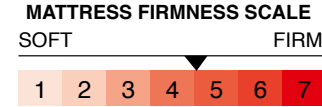

Bed Set
LOTUS

Fabric Code: VENUS SOFT CREAM

Bed Set
LOTUS

Fabric Code: VENUS SOFT GREY

LOTUS Bed

With its supportive layers inside, Lotus mattress provides you superb pressure relief

- ① Knitted Fabric
- ② Siliconized Fiber
- ③ 1,5 cm Quilted Panel Foam
- ④ 15 Gr/M2 Nonwoven
- ⑤ Foam Support Layer
- ⑥ Soft Foam
- ⑦ 1200 Gr/ M2 Sert Keçe
- ⑧ Bonnell Spring
- ⑨ Foam Support Layer
- ⑩ 1200 Gr/M2 Firm Felt
- ⑪ Foam Support Layer
- ⑫ 15 Gr/M2 Nonwoven
- ⑬ 1,5 cm Quilted Panel Foam
- ⑭ Siliconized Fiber
- ⑮ Knitted Fabric