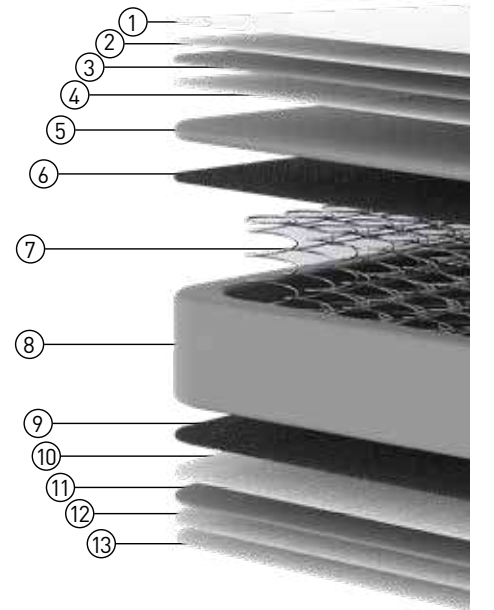

This magnificent mattress combines the ultimate in luxurious natural fabrics and fillings. Sumptuous fillings include quilted panel foam, enveloped luxurious Knitted fabric.

KNITTED FABRIC

CNC FOAM

HIGH DENSITY

DOUBLE SIDED

BONNELL SPRING

EXTRA AIR CIRCULATION

- ① Knitted Fabric
- ② Siliconized Fiber
- ③ 1,5 cm Quilted Panel Foam
- ④ 15 Gr/M2 Nonwoven
- ⑤ Foam Support Layer
- ⑥ 1200 Gr/ M2 Sert Keçe
- ⑦ Bonnell Spring
- ⑧ Foam Support Layer
- ⑨ 1200 Gr/M2 Firm Felt
- ⑩ 15 Gr/M2 Nonwoven
- ⑪ 1,5 cm Quilted Panel Foam
- ⑫ Siliconized Fiber
- ⑬ Knitted Fabric