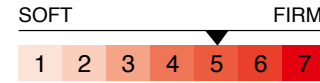

MATTRESS FIRMNESS SCALE