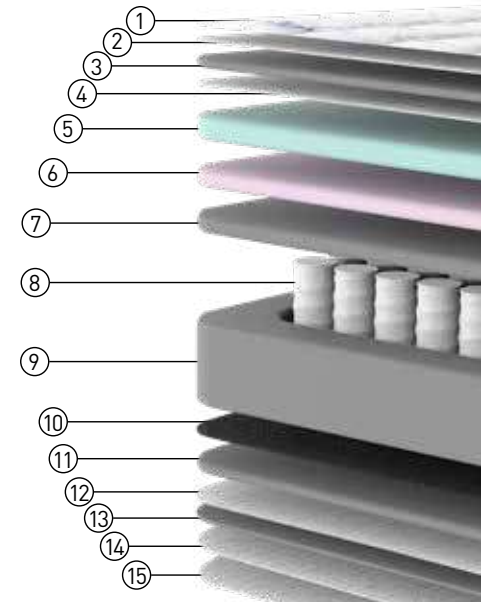

Fabric Code: PERU 520 GREY

ROMEO Bed

Experience a luxury mattress. individual Pocket Spring support and cradle your body for a supportive, refreshing night of sleep

- ① Knitted Fabric
- ② Siliconized Fiber
- ③ 1,5 cm Quilted Panel Foam
- ④ 12 Gr/M2 Nonwoven
- ⑤ Soft Foam
- ⑥ Soft Foam
- ⑦ Thermobond Felt
- ⑧ Pocket Spring
- ⑨ Foam Support Layer
- ⑩ 1200 Gr/M2 Firm Felt
- ⑪ Foam Support Layer
- ⑫ 12 Gr/M2 Nonwoven
- ⑬ 1,5 cm Quilted Panel Foam
- ⑭ Siliconized Fiber
- ⑮ Knitted Fabric