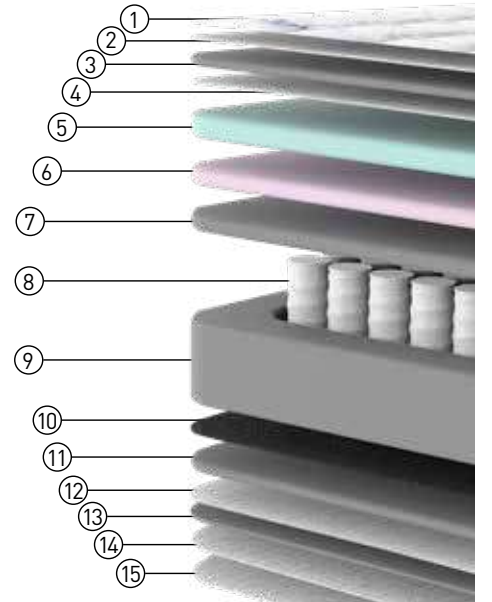

Extra deep and super sumptuous pillow top single mattress. Pillowy polyester sits above Pocket Spring with a soft and stretchy knitted cover.

- ① Knitted Fabric
- ② Siliconized Fiber
- ③ 1,5 cm Quilted Panel Foam
- ④ 12 Gr/M2 Nonwoven
- ⑤ Soft Foam
- ⑥ Soft Foam
- ⑦ Thermobond Felt
- ⑧ Pocket Spring
- ⑨ Foam Support Layer
- ⑩ 1200 Gr/M2 Firm Felt
- ⑪ Foam Support Layer
- ⑫ 12 Gr/M2 Nonwoven
- ⑬ 1,5 cm Quilted Panel Foam
- ⑭ Siliconized Fiber
- ⑮ Knitted Fabric