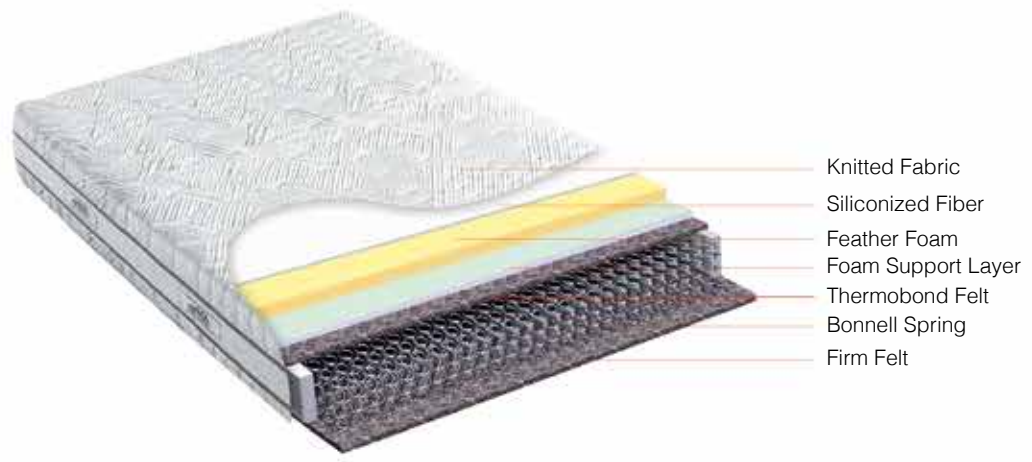

A setting of 30°C is recommended for washing

- **KNITTED FABRIC**
- **BONNELL SPRING**
- **SOFT FOAM**
- **DOUBLE-SIDED ORTHOPEDIC**
- **WASHABLE COVER WITH ZIPPER**
- **WASHING TEMPERATURE**
- **MATTRESS HEIGHT**