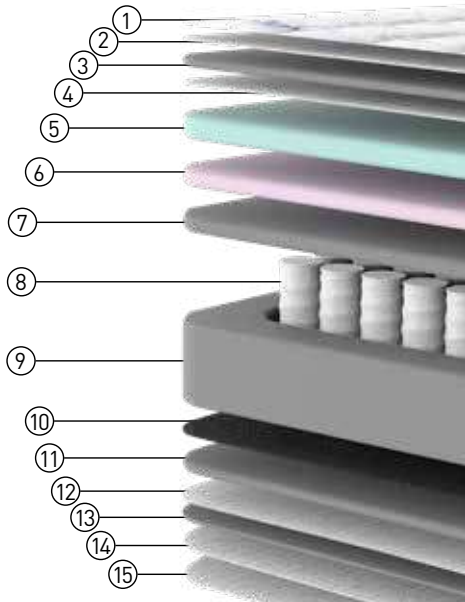

- ① Knitted Fabric
- ② Siliconized Fiber
- ③ 1,5 cm Quilted Panel Foam
- ④ 12 Gr/M2 Nonwoven
- ⑤ Soft Foam
- ⑥ Soft Foam
- ⑦ Thermobond Felt
- ⑧ Pocket Spring
- ⑨ Foam Support Layer
- ⑩ 1200 Gr/M2 Firm Felt
- ⑪ Foam Support Layer
- ⑫ 12 Gr/M2 Nonwoven
- ⑬ 1,5 cm Quilted Panel Foam
- ⑭ Siliconized Fiber
- ⑮ Knitted Fabric

EXTRA AIR CIRCULATION

PILLOW TOP

POCKET SPRING

SINGLE SIDED

HIGH DENSITY

CNC FOAM

KNITTED FABRIC