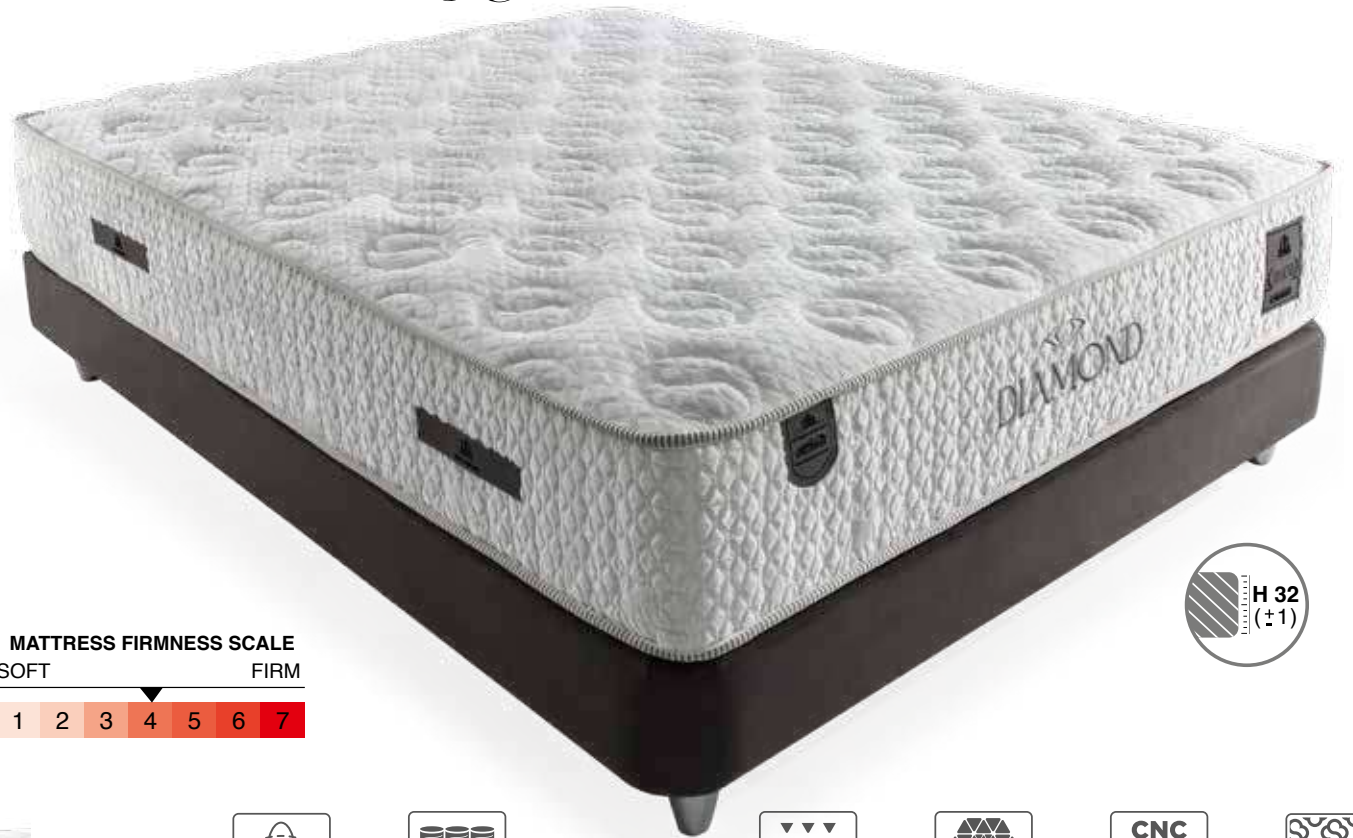

The Headboard Consists Of 2 Parts

Superb value memory foam and Pocket Spring mattress. Contouring support for a medium feel, responsive mattress. Knitted soft touch cover for extra luxury.

DIAMOND Bed

- ① Knitted Fabric
- ② Siliconized Fiber
- ③ 1,5 cm Quilted Panel Foam
- ④ 12 Gr/M2 Nonwoven
- ⑤ Soft Foam
- ⑥ Soft Foam
- ⑦ Thermobond Felt
- ⑧ Pocket Spring
- ⑨ Foam Support Layer
- ⑩ 1200 Gr/M2 Firm Felt
- ⑪ Foam Support Layer
- ⑫ 12 Gr/M2 Nonwoven
- ⑬ 1,5 cm Quilted Panel Foam
- ⑭ Siliconized Fiber
- ⑮ Knitted Fabric