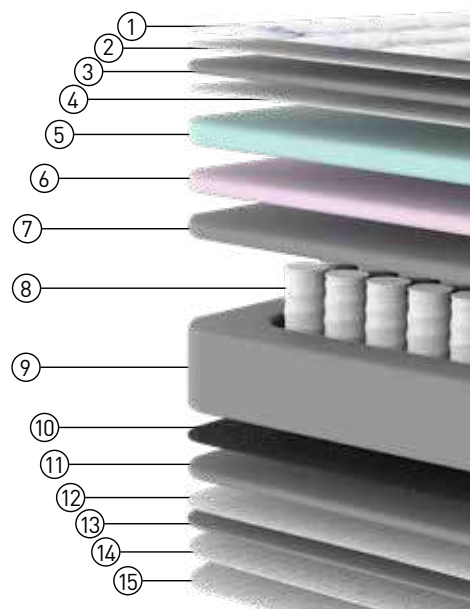

Extra deep and super sumptuous pillow top single mattress. Pillowy polyester sits above Pocket Spring with a soft and stretchy knitted cover.

- ① Knitted Fabric
- ② Siliconized Fiber
- ③ 1,5 cm Quilted Panel Foam
- ④ 12 Gr/M2 Nonwoven
- ⑤ Soft Foam
- ⑥ Soft Foam
- ⑦ Thermobond Felt
- ⑧ Pocket Spring
- ⑨ Foam Support Layer
- ⑩ 1200 Gr/M2 Firm Felt
- ⑪ Foam Support Layer
- ⑫ 12 Gr/M2 Nonwoven
- ⑬ 1,5 cm Quilted Panel Foam
- ⑭ Siliconized Fiber
- ⑮ Knitted Fabric

LIZBON Bed

Extra deep and super sumptuous pillow top mattress. Pillow polyester sits above Pocket Spring with a soft and stretchy knitted cover.

- ① Knitted Fabric
- ② Siliconized Fiber
- ③ 1,5 cm Quilted Panel Foam
- ④ 12 Gr/M2 Nonwoven
- ⑤ Soft Foam
- ⑥ Soft Foam
- ⑦ Thermobond Felt
- ⑧ Pocket Spring
- ⑨ Foam Support Layer
- ⑩ 1200 Gr/M2 Firm Felt
- ⑪ Foam Support Layer
- ⑫ 12 Gr/M2 Nonwoven
- ⑬ 1,5 cm Quilted Panel Foam
- ⑭ Siliconized Fiber
- ⑮ Knitted Fabric