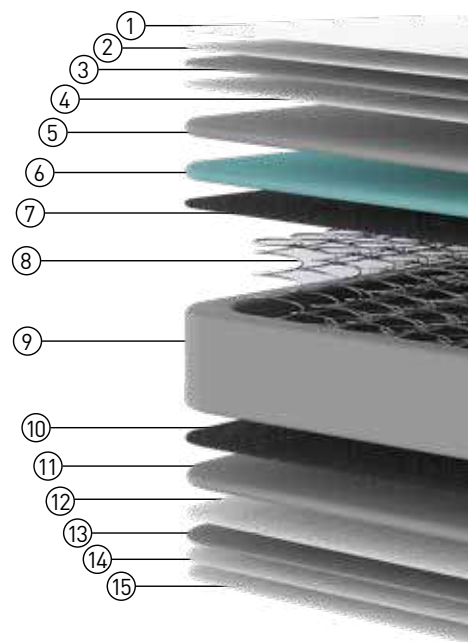

Bed Set
MILANO

Fabric Code: LONDON 340 BROWN

With its supportive layers inside, Lotus mattress provides you superb pressure relief

- ① Knitted Fabric
- ② Siliconized Fiber
- ③ 1,5 cm Quilted Panel Foam
- ④ 15 Gr/M2 Nonwoven
- ⑤ Foam Support Layer
- ⑥ Soft Foam
- ⑦ 1200 Gr/ M2 Sert Keçe
- ⑧ Bonnell Spring
- ⑨ Foam Support Layer
- ⑩ 1200 Gr/M2 Firm Felt
- ⑪ Foam Support Layer
- ⑫ 15 Gr/M2 Nonwoven
- ⑬ 1,5 cm Quilted Panel Foam
- ⑭ Siliconized Fiber
- ⑮ Knitted Fabric