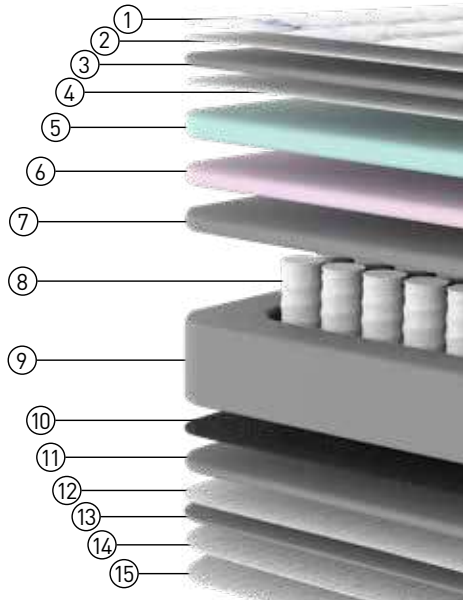

- ① Knitted Fabric
- ② Siliconized Fiber
- ③ 1,5 cm Quilted Panel Foam
- ④ 12 Gr/M2 Nonwoven
- ⑤ Soft Foam
- ⑥ Soft Foam
- ⑦ Thermobond Felt
- ⑧ Pocket Spring
- ⑨ Foam Support Layer
- ⑩ 1200 Gr/M2 Firm Felt
- ⑪ Foam Support Layer
- ⑫ 12 Gr/M2 Nonwoven
- ⑬ 1,5 cm Quilted Panel Foam
- ⑭ Siliconized Fiber
- ⑮ Knitted Fabric

The Headboard Consists Of 2 Parts

Superb value memory foam and Pocket Spring mattress. Contouring support for a medium feel, responsive mattress. Knitted soft touch cover for extra luxury.

DIAMOND Bed

- ① Knitted Fabric
- ② Siliconized Fiber
- ③ 1,5 cm Quilted Panel Foam
- ④ 12 Gr/M2 Nonwoven
- ⑤ Soft Foam
- ⑥ Soft Foam
- ⑦ Thermobond Felt
- ⑧ Pocket Spring
- ⑨ Foam Support Layer
- ⑩ 1200 Gr/M2 Firm Felt
- ⑪ Foam Support Layer
- ⑫ 12 Gr/M2 Nonwoven
- ⑬ 1,5 cm Quilted Panel Foam
- ⑭ Siliconized Fiber
- ⑮ Knitted Fabric