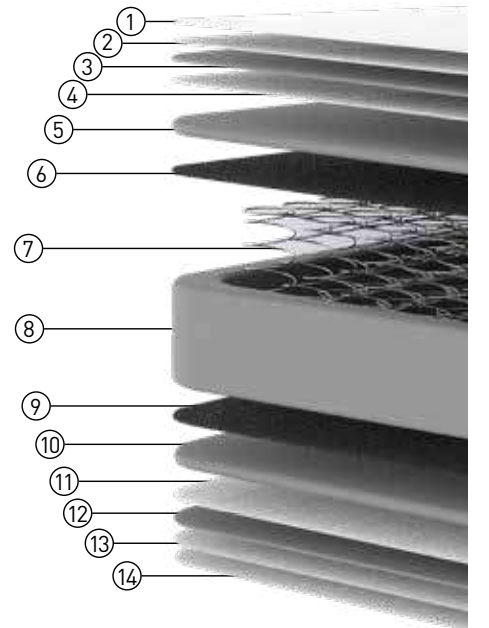

KNITTED FABRIC

CNC FOAM

HIGH DENSITY

DOUBLE SIDED

BONNELL SPRING

EXTRA AIR CIRCULATION

- ① Knitted Fabric
- ② Siliconized Fiber
- ③ 1,5 cm Quilted Panel Foam
- ④ 15 Gr/M2 Nonwoven
- ⑤ Foam Support Layer
- ⑥ 1200 Gr/ M2 Sert Keçe
- ⑦ Bonnell Spring
- ⑧ Foam Support Layer
- ⑨ 1200 Gr/M2 Firm Felt
- ⑩ Foam Support Layer
- ⑪ 15 Gr/M2 Nonwoven
- ⑫ 1,5 cm Quilted Panel Foam
- ⑬ Siliconized Fiber
- ⑭ Knitted Fabric

BONITA Bed

Deep, luxurious, coil sprung pillow top mattress with a sumptuous, medium firm feel. 31cm deep with a multi stretch knitted cover and a micro quilted finish.

- ① Knitted Fabric
- ② Siliconized Fiber
- ③ 1,5 cm Quilted Panel Foam
- ④ 15 Gr/M2 Nonwoven
- ⑤ Foam Support Layer
- ⑥ 1200 Gr/ M2 Sert Keçe
- ⑦ Bonnell Spring
- ⑧ Foam Support Layer
- ⑨ 1200 Gr/M2 Firm Felt
- ⑩ Foam Support Layer
- ⑪ 15 Gr/M2 Nonwoven
- ⑫ 1,5 cm Quilted Panel Foam
- ⑬ Siliconized Fiber
- ⑭ Knitted Fabric