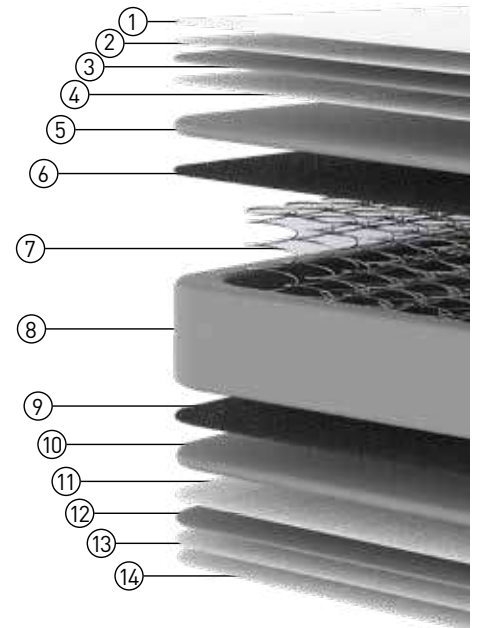

This magnificent mattress combines the ultimate in luxurious Knitted Fabric and fillings. Sumptuous fillings include siliconized fiber, quilted panel foam, foam support layer, all enveloped by a knitted fabric.

EXTRA AIR CIRCULATION

PILLOW TOP

BONNELL SPRING

SINGLE SIDED

HIGH DENSITY

CNC FOAM

KNITTED FABRIC

- ① Knitted Fabric
- ② Siliconized Fiber
- ③ 1,5 cm Quilted Panel Foam
- ④ 15 Gr/M2 Nonwoven
- ⑤ Foam Support Layer
- ⑥ 1200 Gr/ M2 Sert Keçe
- ⑦ Bonnell Spring
- ⑧ Foam Support Layer
- ⑨ 1200 Gr/M2 Firm Felt
- ⑩ Foam Support Layer
- ⑪ 15 Gr/M2 Nonwoven
- ⑫ 1,5 cm Quilted Panel Foam
- ⑬ Siliconized Fiber
- ⑭ Knitted Fabric