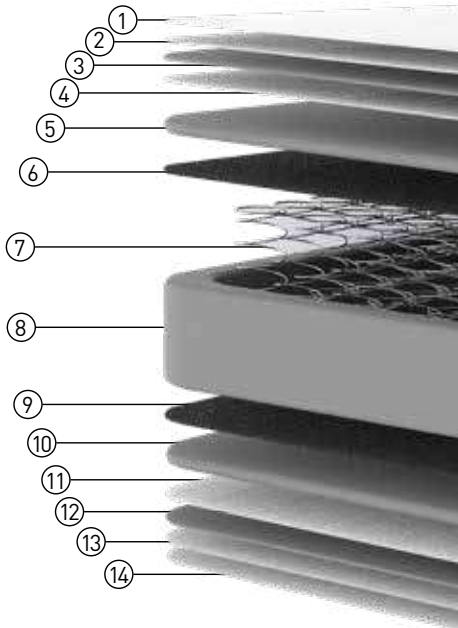

- ① Knitted Fabric
- ② Siliconized Fiber
- ③ 1,5 cm Quilted Panel Foam
- ④ 15 Gr/M2 Nonwoven
- ⑤ Foam Support Layer
- ⑥ 1200 Gr/ M2 Sert Keçe
- ⑦ Bonnell Spring
- ⑧ Foam Support Layer
- ⑨ 1200 Gr/M2 Firm Felt
- ⑩ Foam Support Layer
- ⑪ 15 Gr/M2 Nonwoven
- ⑫ 1,5 cm Quilted Panel Foam
- ⑬ Siliconized Fiber
- ⑭ Knitted Fabric

Lift-up base with storage