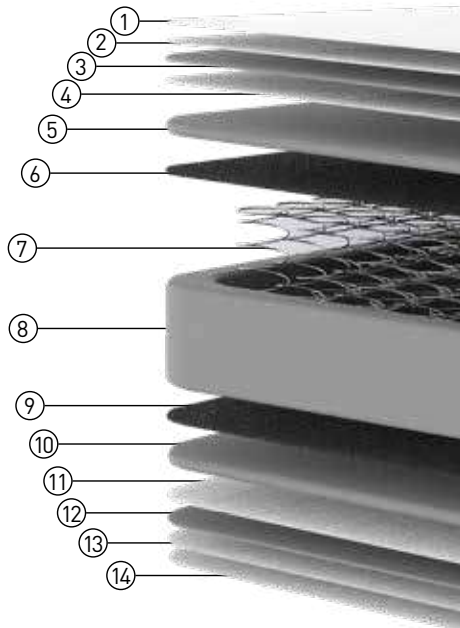

- ① Knitted Fabric
- ② Siliconized Fiber
- ③ 1,5 cm Quilted Panel Foam
- ④ 15 Gr/M2 Nonwoven
- ⑤ Foam Support Layer
- ⑥ 1200 Gr/ M2 Sert Keçe
- ⑦ Bonnell Spring
- ⑧ Foam Support Layer
- ⑨ 1200 Gr/M2 Firm Felt
- ⑩ Foam Support Layer
- ⑪ 15 Gr/M2 Nonwoven
- ⑫ 1,5 cm Quilted Panel Foam
- ⑬ Siliconized Fiber
- ⑭ Knitted Fabric