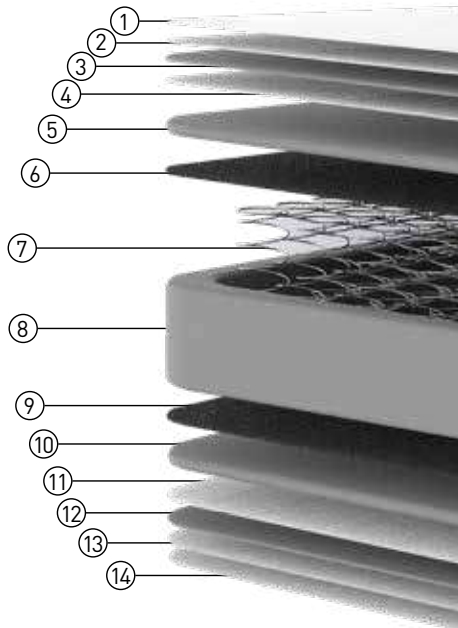

ALIZE Bed

The alize mattress is perfect choice if you are looking for a great nights sleep.
Bonnell springs help you sleep soundly, whereas Bonnells springs are better for orthopaedic support.

- ① Knitted Fabric
- ② Siliconized Fiber
- ③ 1,5 cm Quilted Panel Foam
- ④ 15 Gr/M2 Nonwoven
- ⑤ Foam Support Layer
- ⑥ 1200 Gr/ M2 Sert Keçe
- ⑦ Bonnell Spring
- ⑧ Foam Support Layer
- ⑨ 1200 Gr/M2 Firm Felt
- ⑩ Foam Support Layer
- ⑪ 15 Gr/M2 Nonwoven
- ⑫ 1,5 cm Quilted Panel Foam
- ⑬ Siliconized Fiber
- ⑭ Knitted Fabric