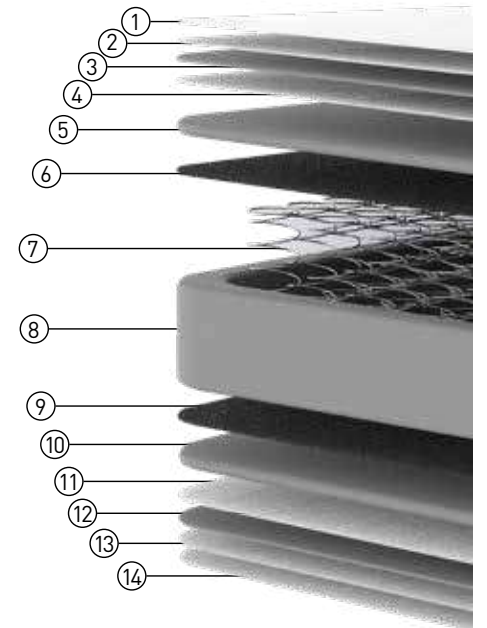

DALLAS Bed

Offering firm, orthopaedic level of support, this luxury mattress ticks all the right boxes when it comes to quality and performance. Soft white fibre fillings made from 100% polyester give you plenty of snugglability and all-night comfort, while the traditional springs ensure you're constantly supported. This is a double-sided mattress, which means you can flip and turn it regularly to keep it in tip-top condition.