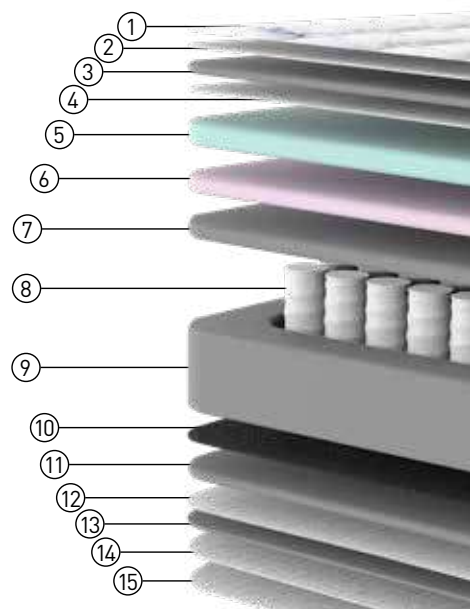

LIZBON Bed

Extra deep and super sumptuous pillow top mattress. Pillow polyester sits above Pocket Spring with a soft and stretchy knitted cover.

- ① Knitted Fabric
- ② Siliconized Fiber
- ③ 1,5 cm Quilted Panel Foam
- ④ 12 Gr/M2 Nonwoven
- ⑤ Soft Foam
- ⑥ Soft Foam
- ⑦ Thermobond Felt
- ⑧ Pocket Spring
- ⑨ Foam Support Layer
- ⑩ 1200 Gr/M2 Firm Felt
- ⑪ Foam Support Layer
- ⑫ 12 Gr/M2 Nonwoven
- ⑬ 1,5 cm Quilted Panel Foam
- ⑭ Siliconized Fiber
- ⑮ Knitted Fabric

- ① Knitted Fabric
- ② Siliconized Fiber
- ③ 1,5 cm Quilted Panel Foam
- ④ 12 Gr/M2 Nonwoven
- ⑤ Soft Foam
- ⑥ Soft Foam
- ⑦ Thermobond Felt
- ⑧ Pocket Spring
- ⑨ Foam Support Layer
- ⑩ 1200 Gr/M2 Firm Felt
- ⑪ Foam Support Layer
- ⑫ 12 Gr/M2 Nonwoven
- ⑬ 1,5 cm Quilted Panel Foam
- ⑭ Siliconized Fiber
- ⑮ Knitted Fabric

PREMIUM Bed

Deep, wonderfully supportive mattress. Pocket Spring nestle below a double soft foam layer. A combination that promotes healthy, rejuvenating sleep.

- ① Knitted Fabric
- ② Siliconized Fiber
- ③ 1,5 cm Quilted Panel Foam
- ④ 12 Gr/M2 Nonwoven
- ⑤ Soft Foam
- ⑥ Soft Foam
- ⑦ Thermobond Felt
- ⑧ Pocket Spring
- ⑨ Foam Support Layer
- ⑩ 1200 Gr/M2 Firm Felt
- ⑪ Foam Support Layer
- ⑫ 12 Gr/M2 Nonwoven
- ⑬ 1,5 cm Quilted Panel Foam
- ⑭ Siliconized Fiber
- ⑮ Knitted Fabric