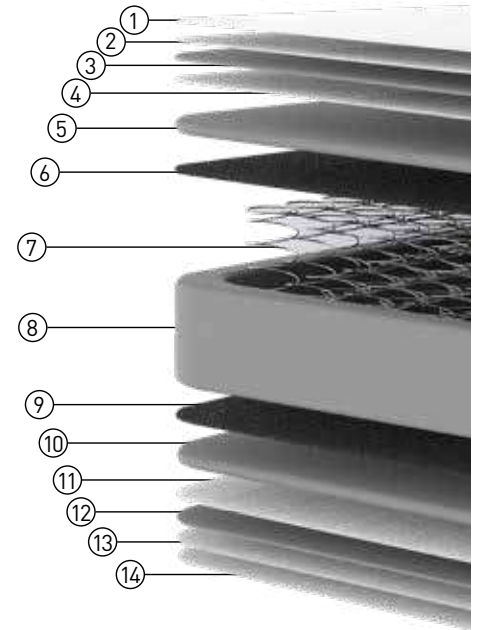

Designed specifically to provide support that maximises pressure relief, the london mattress is a premium quality mattress that delivers outstanding support. The firm feel is particularly good for those who may have back issues, but the quilted foam and Knitted Fabric upper layer provides you with an extra level of softness and cushioned comfort for a flawless night's sleep. Regardless of whether you sleep on your front, your sides, or your back, you'll get a better night's rest on london mattress.

- ① Knitted Fabric
- ② Siliconized Fiber
- ③ 1,5 cm Quilted Panel Foam
- ④ 15 Gr/M2 Nonwoven
- ⑤ Foam Support Layer
- ⑥ 1200 Gr/ M2 Sert Keçe
- ⑦ Bonnell Spring
- ⑧ Foam Support Layer
- ⑨ 1200 Gr/M2 Firm Felt
- ⑩ Foam Support Layer
- ⑪ 15 Gr/M2 Nonwoven
- ⑫ 1,5 cm Quilted Panel Foam
- ⑬ Siliconized Fiber
- ⑭ Knitted Fabric