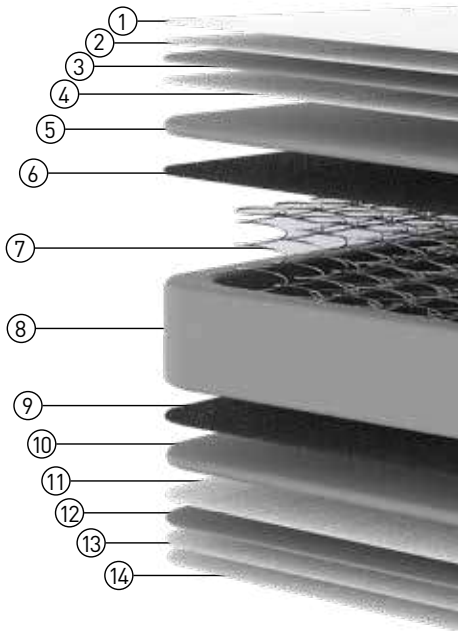

- ① Knitted Fabric
- ② Siliconized Fiber
- ③ 1,5 cm Quilted Panel Foam
- ④ 15 Gr/M2 Nonwoven
- ⑤ Foam Support Layer
- ⑥ 1200 Gr/ M2 Sert Keçe
- ⑦ BONNELL Spring
- ⑧ Foam Support Layer
- ⑨ 1200 Gr/M2 Firm Felt
- ⑩ Foam Support Layer
- ⑪ 15 Gr/M2 Nonwoven
- ⑫ 1,5 cm Quilted Panel Foam
- ⑬ Siliconized Fiber
- ⑭ Knitted Fabric