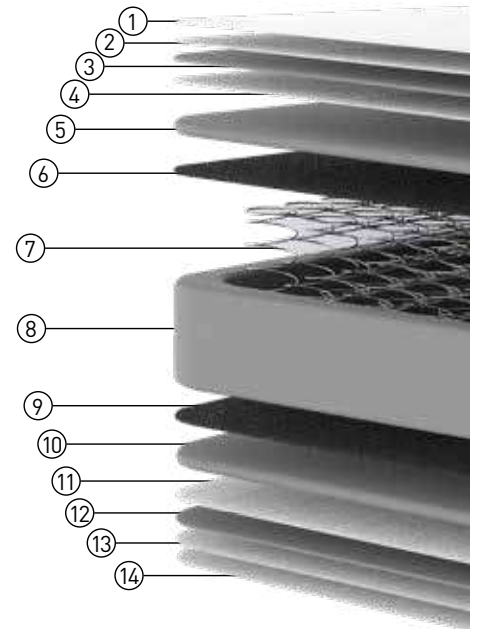

Bed Set
POLO

Fabric Code: STRONG STOCCO

POLO Bed

The anatomical Polo mattress removes muscle tension and helps to accelerate the process of falling asleep. With a high firmness level, spring movements are not transmitted, which is extremely important for partners with mismatched biorhythms and light sleep.