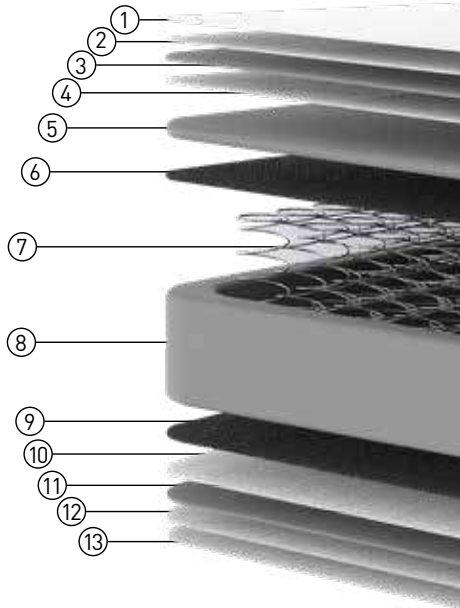

- ① Knitted Fabric
- ② Siliconized Fiber
- ③ 1,5 cm Quilted Panel Foam
- ④ 15 Gr/M2 Nonwoven
- ⑤ Foam Support Layer
- ⑥ 1200 Gr/ M2 Sert Keçe
- ⑦ Bonnell Spring
- ⑧ Foam Support Layer
- ⑨ 1200 Gr/M2 Firm Felt
- ⑩ 15 Gr/M2 Nonwoven
- ⑪ 1,5 cm Quilted Panel Foam
- ⑫ Siliconized Fiber
- ⑬ Knitted Fabric