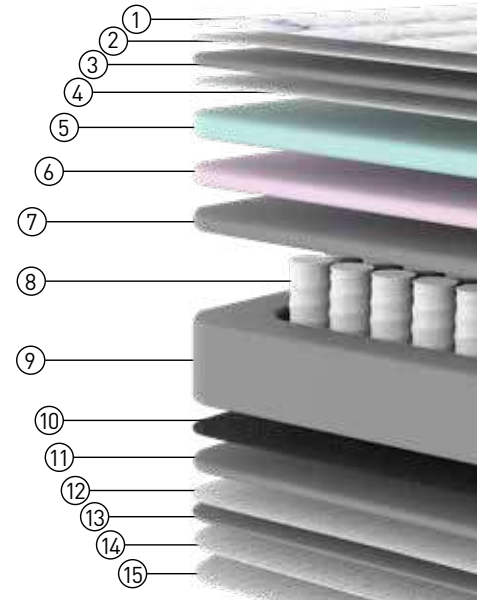

Larissa Mattress offers a medium feel, ideal for all kinds of sleepers. Reactive Pocket Spring ensure you receive maximum support no matter how you turn in the night.

Pocket Spring housed in their own individual fabric pockets are able to move independently to provide tailored support directly to your pressure points. This means that as you move, the innovative springs adapt to ensure support is provided exactly where you need it. Helping to align your spine and control your posture, this spring system encourages the prevention of aches and pains for a more rejuvenating night's sleep.

- ① Knitted Fabric
- ② Siliconized Fiber
- ③ 1,5 cm Quilted Panel Foam
- ④ 12 Gr/M2 Nonwoven
- ⑤ Soft Foam
- ⑥ Soft Foam
- ⑦ Thermobond Felt
- ⑧ Pocket Spring
- ⑨ Foam Support Layer
- ⑩ 1200 Gr/M2 Firm Felt
- ⑪ Foam Support Layer
- ⑫ 12 Gr/M2 Nonwoven
- ⑬ 1,5 cm Quilted Panel Foam
- ⑭ Siliconized Fiber
- ⑮ Knitted Fabric