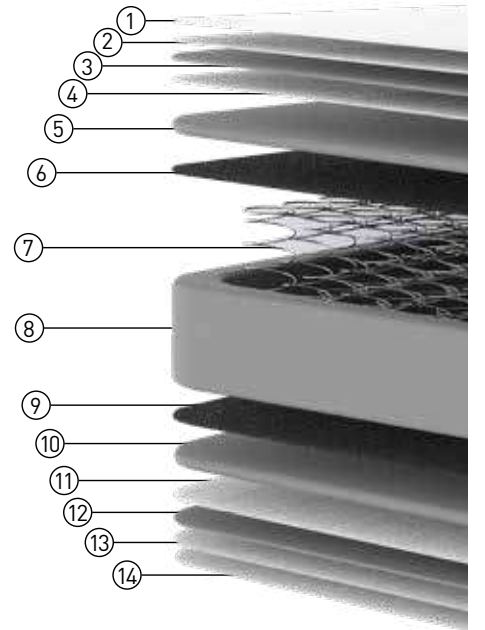

Bed Set
POLO

Fabric Code: STRONG STOCCO

POLO Bed

The anatomical Polo mattress removes muscle tension and helps to accelerate the process of falling asleep. With a high firmness level, spring movements are not transmitted, which is extremely important for partners with mismatched biorhythms and light sleep.

The anatomical Polo mattress removes muscle tension and helps to-accelerate the process of falling asleep. With a high firmness level, spring movements are not transmitted, which is extremely important for partners with mismatched biorhythms and light sleep.