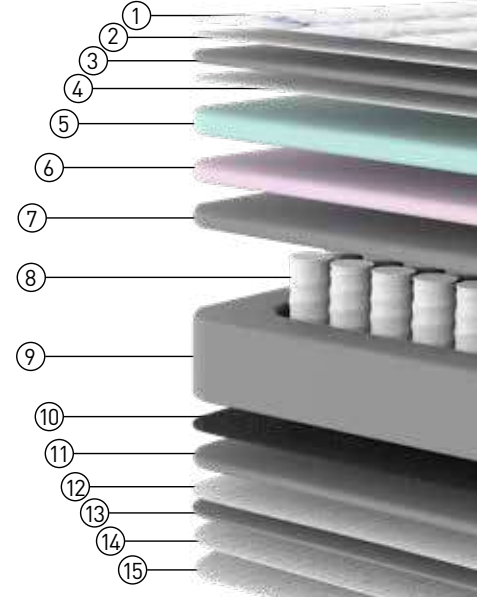

Deep, wonderfully supportive mattress. Pocket Spring nestle below a double soft foam layer. A combination that promotes healthy, rejuvenating sleep.

- ① Knitted Fabric
- ② Siliconized Fiber
- ③ 1,5 cm Quilted Panel Foam
- ④ 12 Gr/M2 Nonwoven
- ⑤ Soft Foam
- ⑥ Soft Foam
- ⑦ Thermobond Felt
- ⑧ Pocket Spring
- ⑨ Foam Support Layer
- ⑩ 1200 Gr/M2 Firm Felt
- ⑪ Foam Support Layer
- ⑫ 12 Gr/M2 Nonwoven
- ⑬ 1,5 cm Quilted Panel Foam
- ⑭ Siliconized Fiber
- ⑮ Knitted Fabric