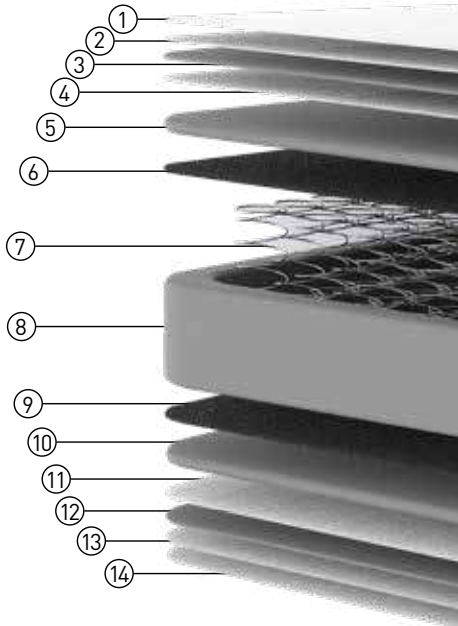

The anatomical Polo mattress removes muscle tension and helps to-accelerate the process of falling asleep. With a high firmness level, spring movements are not transmitted, which is extremely important for partners with mismatched biorhythms and light sleep.

Choose the Polo mattress for exquisite comfort and sound and healthy sleep.

- ① Knitted Fabric
- ② Siliconized Fiber
- ③ 1,5 cm Quilted Panel Foam
- ④ 15 Gr/M2 Nonwoven
- ⑤ Foam Support Layer
- ⑥ 1200 Gr/ M2 Sert Keçe
- ⑦ Bonnell Spring
- ⑧ Foam Support Layer
- ⑨ 1200 Gr/M2 Firm Felt
- ⑩ Foam Support Layer
- ⑪ 15 Gr/M2 Nonwoven
- ⑫ 1,5 cm Quilted Panel Foam
- ⑬ Siliconized Fiber
- ⑭ Knitted Fabric