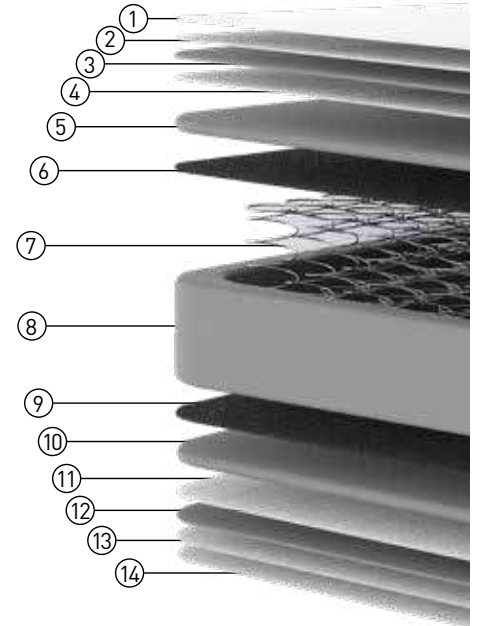

This magnificent mattress combines the ultimate in luxurious Knitted Fabric and fillings. Sumptuous fillings include siliconized fiber, quilted panel foam, foam support layer, all enveloped by a knitted fabric.

EXTRA AIR CIRCULATION

PILLOW TOP

BONNELL SPRING

SINGLE SIDED

HIGH DENSITY

CNC FOAM

KNITTED FABRIC

- ① Knitted Fabric
- ② Siliconized Fiber
- ③ 1,5 cm Quilted Panel Foam
- ④ 15 Gr/M2 Nonwoven
- ⑤ Foam Support Layer
- ⑥ 1200 Gr/ M2 Sert Keçe
- ⑦ Bonnell Spring
- ⑧ Foam Support Layer
- ⑨ 1200 Gr/M2 Firm Felt
- ⑩ Foam Support Layer
- ⑪ 15 Gr/M2 Nonwoven
- ⑫ 1,5 cm Quilted Panel Foam
- ⑬ Siliconized Fiber
- ⑭ Knitted Fabric