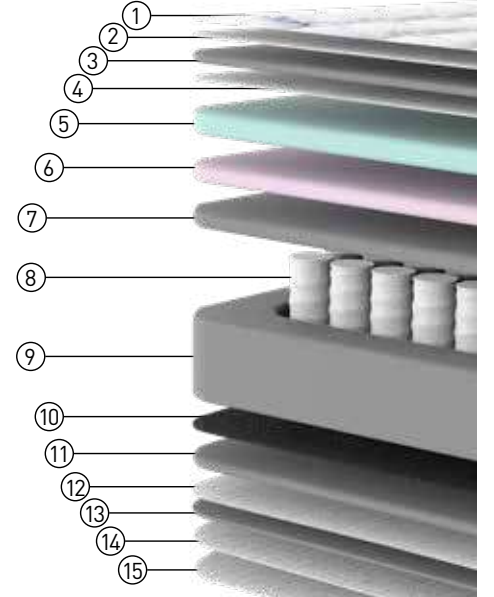

- ① Knitted Fabric
- ② Siliconized Fiber
- ③ 1,5 cm Quilted Panel Foam
- ④ 12 Gr/M2 Nonwoven
- ⑤ Soft Foam
- ⑥ Soft Foam
- ⑦ Thermobond Felt
- ⑧ Pocket Spring
- ⑨ Foam Support Layer
- ⑩ 1200 Gr/M2 Firm Felt
- ⑪ Foam Support Layer
- ⑫ 12 Gr/M2 Nonwoven
- ⑬ 1,5 cm Quilted Panel Foam
- ⑭ Siliconized Fiber
- ⑮ Knitted Fabric