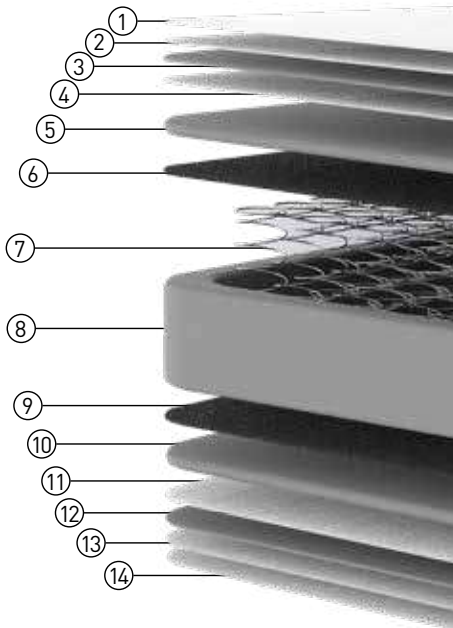

KNITTED FABRIC

CNC FOAM

HIGH DENSITY

DOUBLE SIDED

BONNELL SPRING

EXTRA AIR CIRCULATION

- ① Knitted Fabric
- ② Siliconized Fiber
- ③ 1,5 cm Quilted Panel Foam
- ④ 15 Gr/M2 Nonwoven
- ⑤ Foam Support Layer
- ⑥ 1200 Gr/ M2 Sert Keçe
- ⑦ Bonnell Spring
- ⑧ Foam Support Layer
- ⑨ 1200 Gr/M2 Firm Felt
- ⑩ Foam Support Layer
- ⑪ 15 Gr/M2 Nonwoven
- ⑫ 1,5 cm Quilted Panel Foam
- ⑬ Siliconized Fiber
- ⑭ Knitted Fabric

BONITA Bed

Deep, luxurious, coil sprung pillow top mattress with a sumptuous, medium firm feel. 31cm deep with a multi stretch knitted cover and a micro quilted finish.

- ① Knitted Fabric
- ② Siliconized Fiber
- ③ 1,5 cm Quilted Panel Foam
- ④ 15 Gr/M2 Nonwoven
- ⑤ Foam Support Layer
- ⑥ 1200 Gr/ M2 Sert Keçe
- ⑦ Bonnell Spring
- ⑧ Foam Support Layer
- ⑨ 1200 Gr/M2 Firm Felt
- ⑩ Foam Support Layer
- ⑪ 15 Gr/M2 Nonwoven
- ⑫ 1,5 cm Quilted Panel Foam
- ⑬ Siliconized Fiber
- ⑭ Knitted Fabric