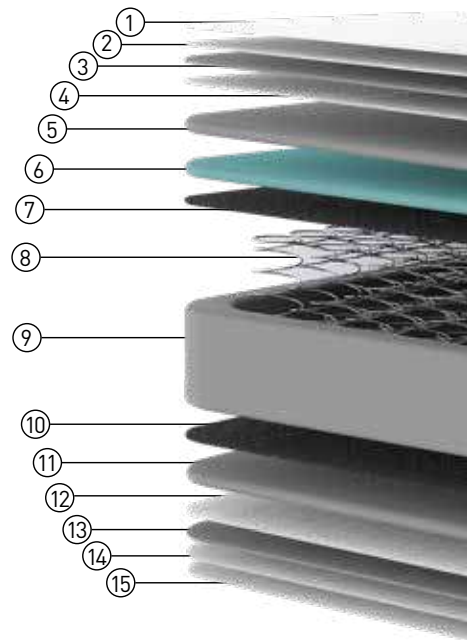

Bed Set
MONACO

Fabric Code: VENUS LIGHT GREY

Carina Mattress is extremely durable and resistant to deformation. Let's remeet the mattress and its longlasting feature.

- ① Knitted Fabric
- ② Siliconized Fiber
- ③ 1,5 cm Quilted Panel Foam
- ④ 15 Gr/M2 Nonwoven
- ⑤ Foam Support Layer
- ⑥ Soft Foam
- ⑦ 1200 Gr/ M2 Sert Keçe
- ⑧ Bonnell Spring
- ⑨ Foam Support Layer
- ⑩ 1200 Gr/M2 Firm Felt
- ⑪ Foam Support Layer
- ⑫ 15 Gr/M2 Nonwoven
- ⑬ 1,5 cm Quilted Panel Foam
- ⑭ Siliconized Fiber
- ⑮ Knitted Fabric