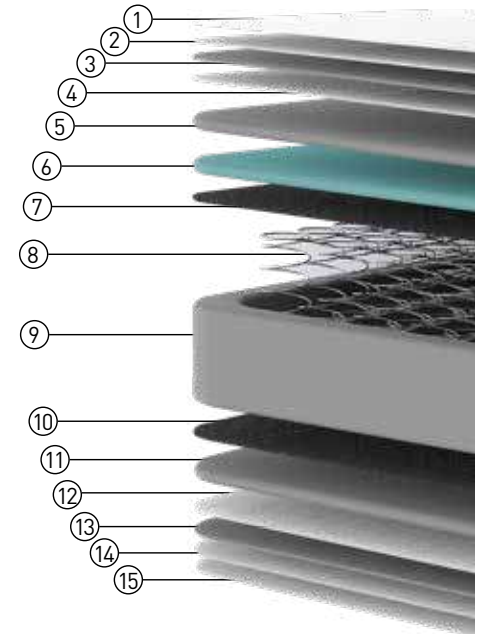

Bed Set
LOTUS

Fabric Code: VENUS SOFT CREAM

Bed Set
LOTUS

Fabric Code: VENUS SOFT GREY

LOTUS Bed

With its supportive layers inside, Lotus mattress provides you superb pressure relief

- ① Knitted Fabric
- ② Siliconized Fiber
- ③ 1,5 cm Quilted Panel Foam
- ④ 15 Gr/M2 Nonwoven
- ⑤ Foam Support Layer
- ⑥ Soft Foam
- ⑦ 1200 Gr/ M2 Sert Keçe
- ⑧ Bonnell Spring
- ⑨ Foam Support Layer
- ⑩ 1200 Gr/M2 Firm Felt
- ⑪ Foam Support Layer
- ⑫ 15 Gr/M2 Nonwoven
- ⑬ 1,5 cm Quilted Panel Foam
- ⑭ Siliconized Fiber
- ⑮ Knitted Fabric