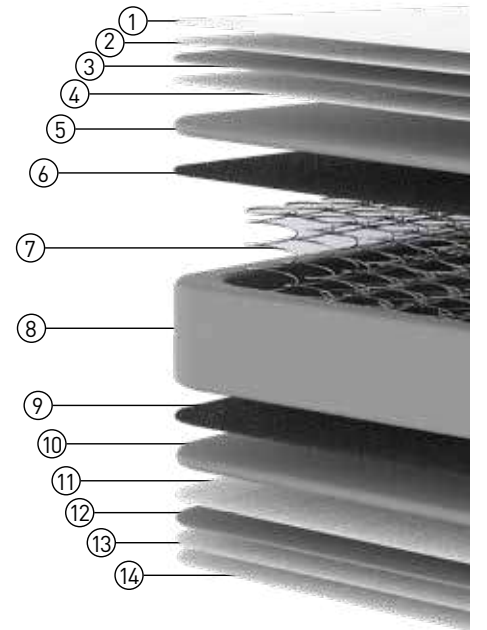

Bed Set
SILVA

Fabric Code: LONDON 340

SILVA Bed

Silva bed pillow-top mattress
Combines support foam layer with bonnell spring to provide comfort and resilience while sleeping.

- ① Knitted Fabric
- ② Siliconized Fiber
- ③ 1,5 cm Quilted Panel Foam
- ④ 15 Gr/M2 Nonwoven
- ⑤ Foam Support Layer
- ⑥ 1200 Gr/M2 Sert Keçe
- ⑦ BONNELL Spring
- ⑧ Foam Support Layer
- ⑨ 1200 Gr/M2 Firm Felt
- ⑩ Foam Support Layer
- ⑪ 15 Gr/M2 Nonwoven
- ⑫ 1,5 cm Quilted Panel Foam
- ⑬ Siliconized Fiber
- ⑭ Knitted Fabric

Silva bed pillow-top mattress
Combines support foam layer with bonnell spring to provide comfort and resilience while sleeping.

- ① Knitted Fabric
- ② Siliconized Fiber
- ③ 1,5 cm Quilted Panel Foam
- ④ 15 Gr/M2 Nonwoven
- ⑤ Foam Support Layer
- ⑥ 1200 Gr/ M2 Sert Keçe
- ⑦ Bonnell Spring
- ⑧ Foam Support Layer
- ⑨ 1200 Gr/M2 Firm Felt
- ⑩ Foam Support Layer
- ⑪ 15 Gr/M2 Nonwoven
- ⑫ 1,5 cm Quilted Panel Foam
- ⑬ Siliconized Fiber
- ⑭ Knitted Fabric