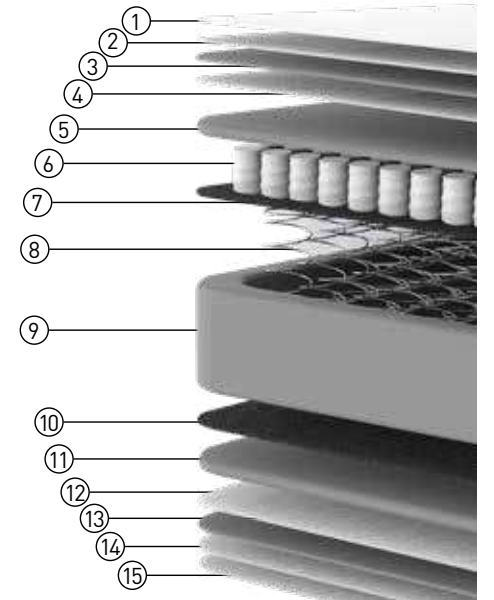

The Armoni Mattress offers a balanced sleep experience with its unique spring system. This mattress is designed to provide consistent support across the entire surface, ensuring you wake up refreshed. The pillow top layer adds an extra touch of softness, making it an inviting choice for those who appreciate a bit of extra cushioning.

- ① Knitted Fabric
- ② Siliconized Fiber
- ③ 1,5 cm Quilted Panel Foam
- ④ 12 Gr/M2 Nonwoven
- ⑤ Soft Foam
- ⑥ Mini Pocket Spring
- ⑦ Thermobond Felt
- ⑧ Bonnell Spring
- ⑨ Foam Support Layer
- ⑩ 1200 Gr/M2 Firm Felt
- ⑪ Foam Support Layer
- ⑫ 12 Gr/M2 Nonwoven
- ⑬ 1,5 cm Quilted Panel Foam
- ⑭ Siliconized Fiber
- ⑮ Knitted Fabric