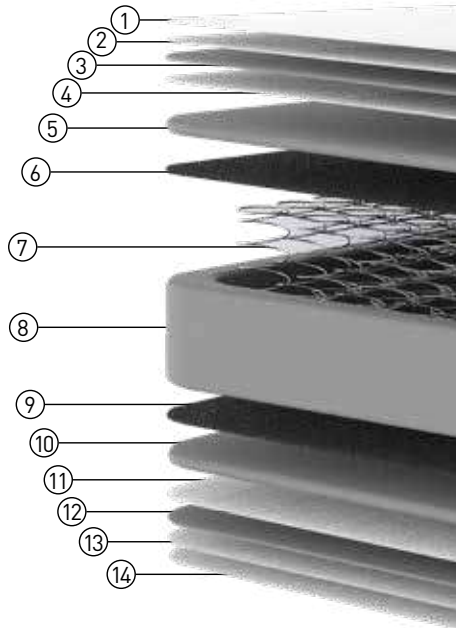

Bed Set
SILVA

Fabric Code: LONDON 340

SILVA Bed

Silva bed pillow-top mattress
Combines support foam layer with bonnell spring to provide comfort and resilience while sleeping.

- ① Knitted Fabric
- ② Siliconized Fiber
- ③ 1,5 cm Quilted Panel Foam
- ④ 15 Gr/M2 Nonwoven
- ⑤ Foam Support Layer
- ⑥ 1200 Gr/M2 Sert Keçe
- ⑦ BONNELL Spring
- ⑧ Foam Support Layer
- ⑨ 1200 Gr/M2 Firm Felt
- ⑩ Foam Support Layer
- ⑪ 15 Gr/M2 Nonwoven
- ⑫ 1,5 cm Quilted Panel Foam
- ⑬ Siliconized Fiber
- ⑭ Knitted Fabric

Silva bed pillow-top mattress
Combines support foam layer with bonnell spring to provide comfort and resilience while sleeping.

- ① Knitted Fabric
- ② Siliconized Fiber
- ③ 1,5 cm Quilted Panel Foam
- ④ 15 Gr/M2 Nonwoven
- ⑤ Foam Support Layer
- ⑥ 1200 Gr/ M2 Sert Keçe
- ⑦ Bonnell Spring
- ⑧ Foam Support Layer
- ⑨ 1200 Gr/M2 Firm Felt
- ⑩ Foam Support Layer
- ⑪ 15 Gr/M2 Nonwoven
- ⑫ 1,5 cm Quilted Panel Foam
- ⑬ Siliconized Fiber
- ⑭ Knitted Fabric